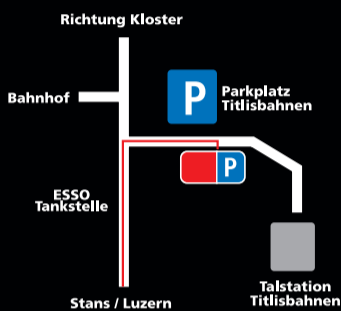

FREE STORAGE OF SKIS AND BOOTS!

- Ab 2 Tagen Ski-/Snowboardmiete
- A partir de 2 jours de location de skis/snowboard
- From the 2nd day of ski/snowboard rental

MIETE • LOCATION • RENTAL 2009/10

Engelberg